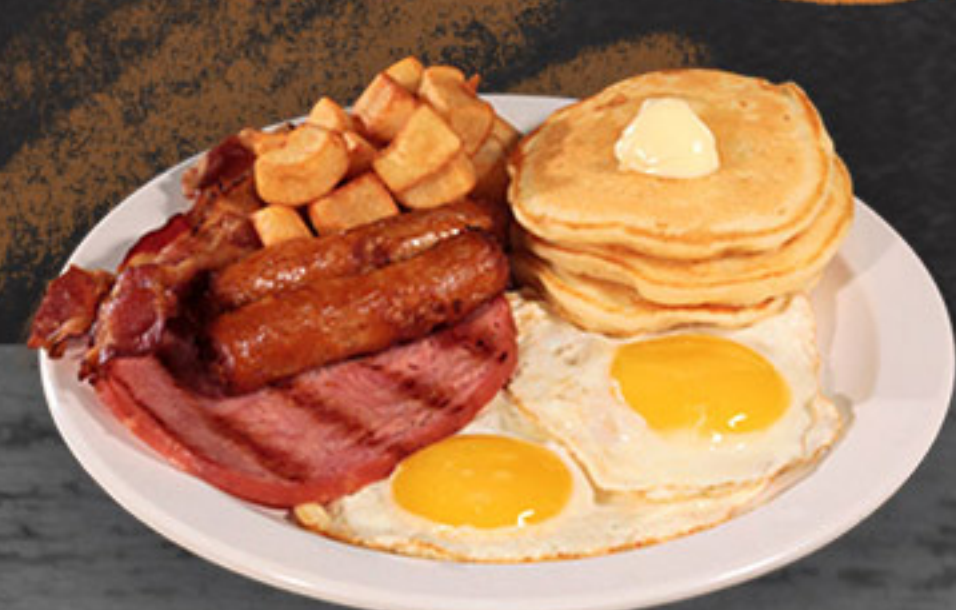

HOMERUN BREAKFAST MENU

Served until 11am daily

$8.35

Grand Slam

2 eggs, homefries, 3 dollar pancakes, 2 pieces of bacon, 1 sausage, 1 ham and toast

$6.26